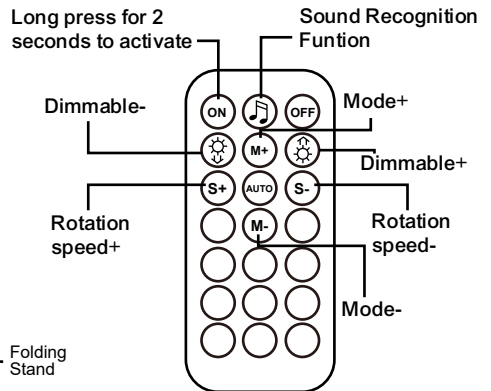

-  Battery: 3\*1.5V AA(excluded)
-  Operating time: 8-10H
-  With Nightlight function