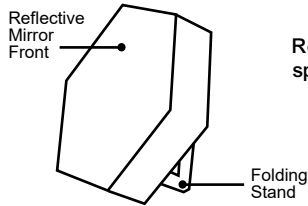

-  Battery: 3\*1.5V AA(excluded)
-  Operating time: 8-10H
-  With Nightlight function